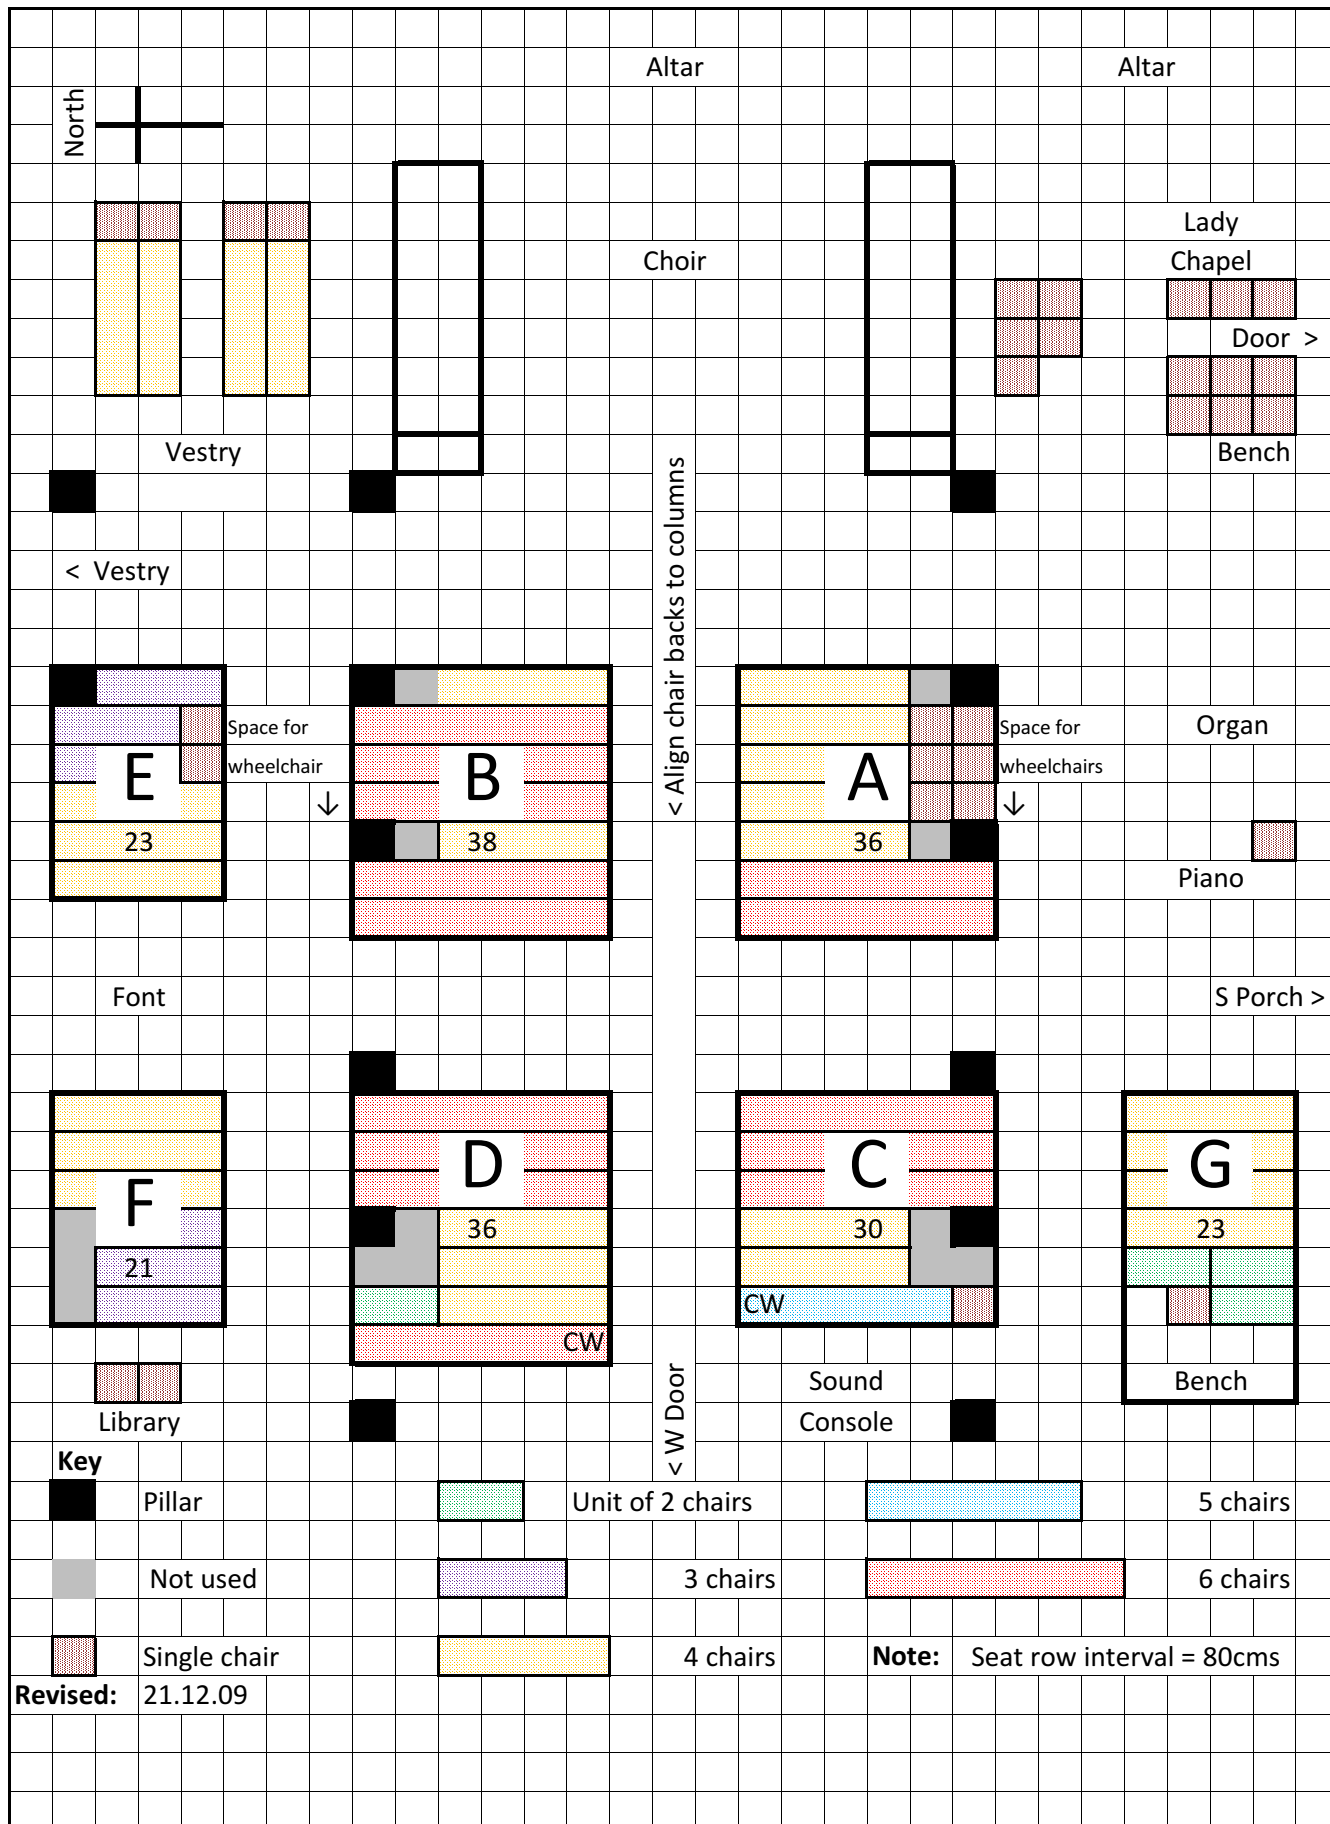

CHURCH SEATING PLAN for normal congregations

Revised: 21.12.09

Note: Seat row interval = 80cms